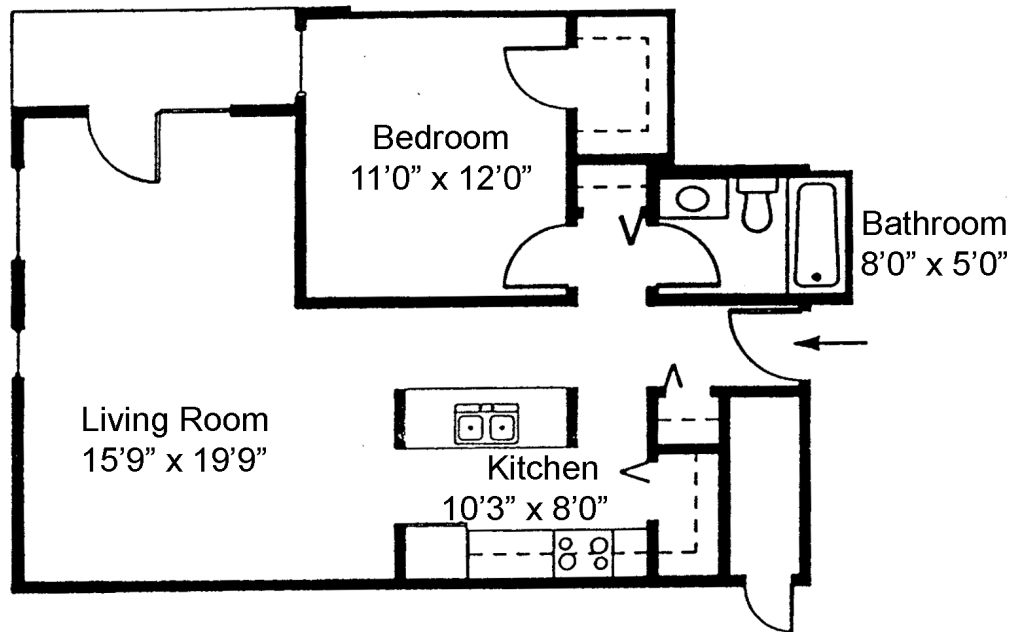

Kidron Bethel Village Village Heights

Unit A: 1 Bedroom / 1 Bath - 750 square feet