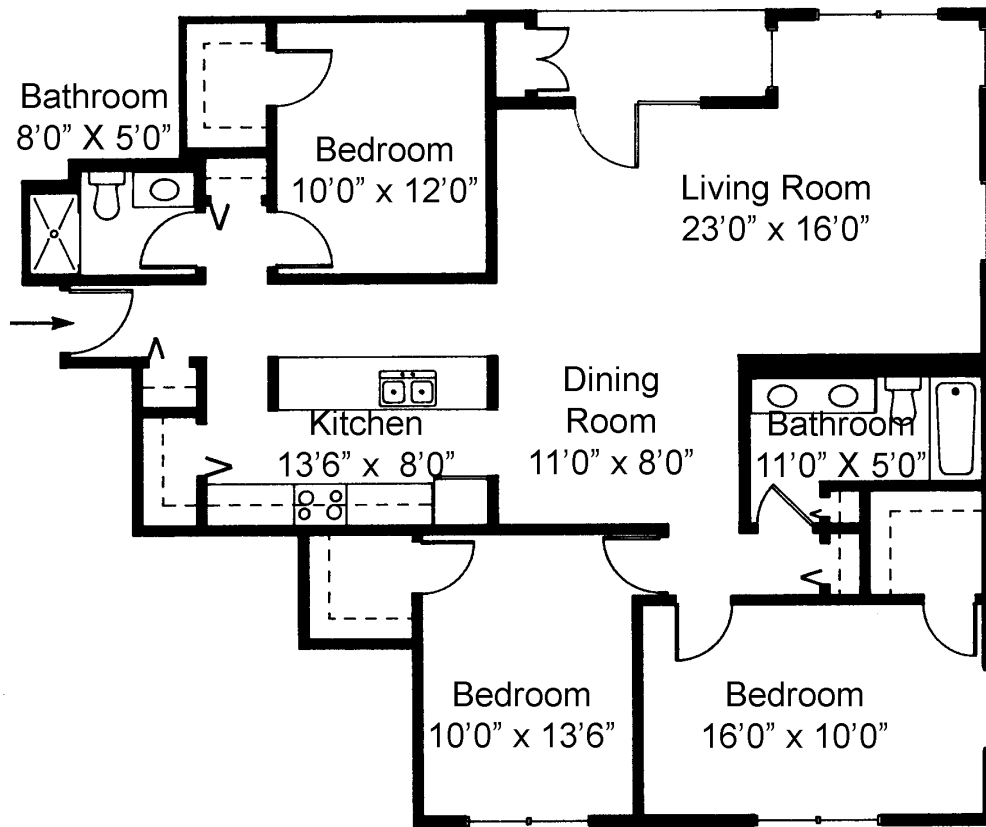

Kidron Bethel Village Village Heights

Unit E: 3 Bedroom / 2 Bath - 1390 square feet