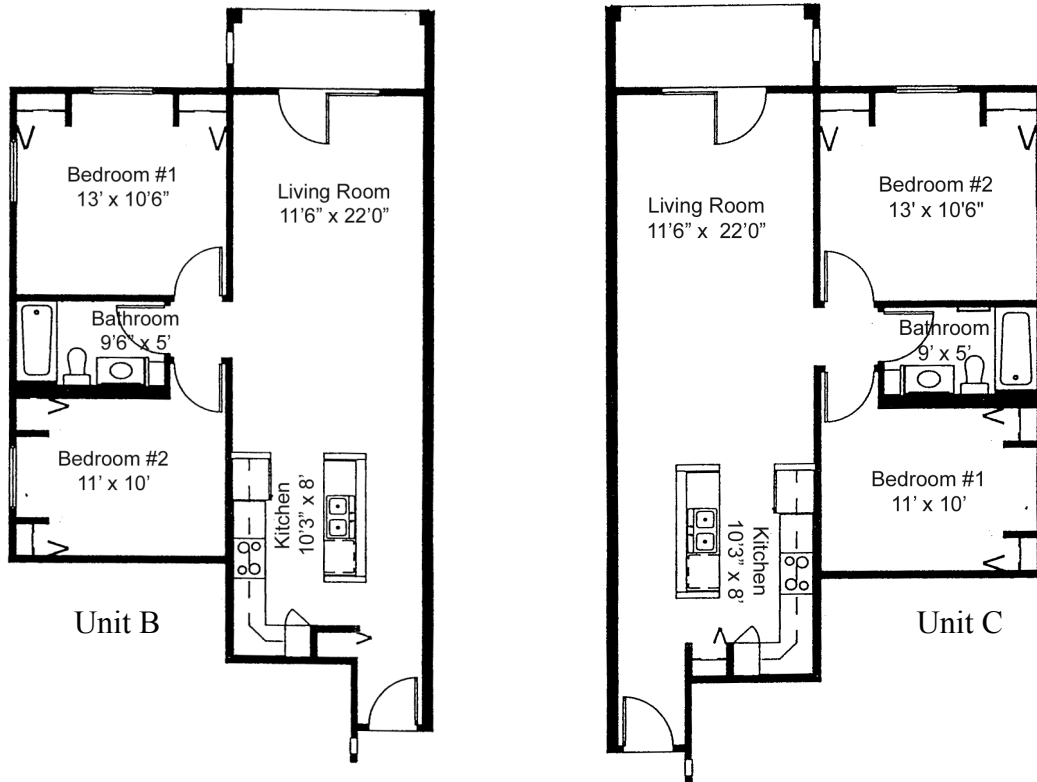

Kidron Bethel Village Village Heights

Unit B & C: 2 Bedroom / 1 Bath - 848 square feet