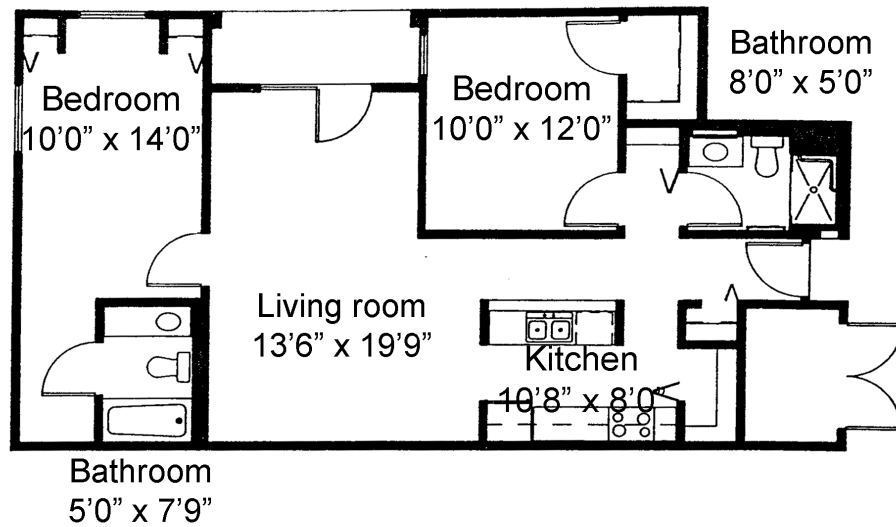

Kidron Bethel Village Village Heights

Unit D: 2 Bedroom / 2 Bath - 982 square feet