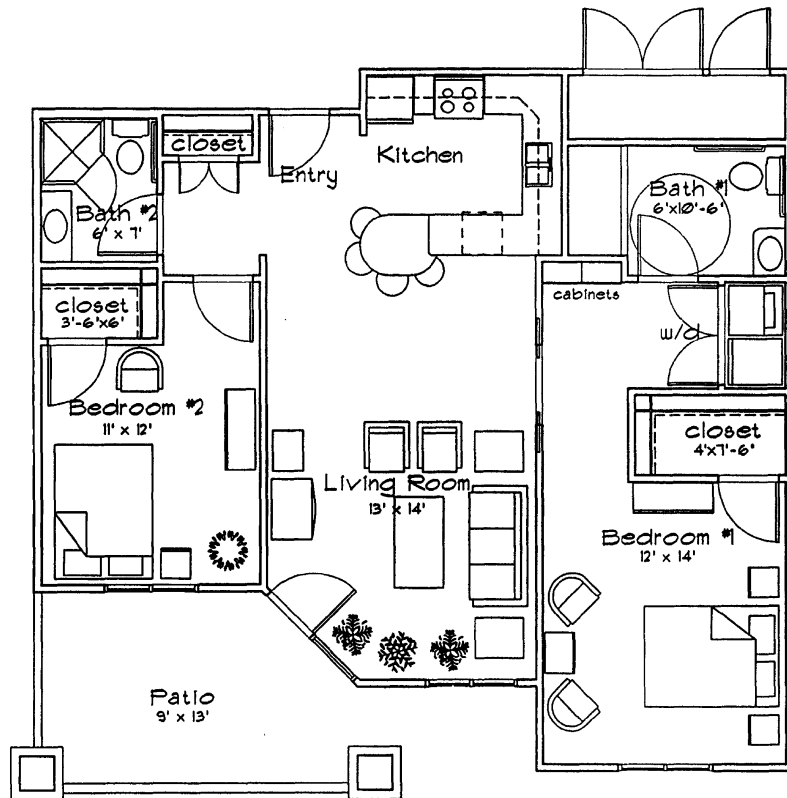

# Kidron Bethel Village 400 Building

**Unit A:**  
**2 Bedroom / 2 Bath - 1080 square feet**