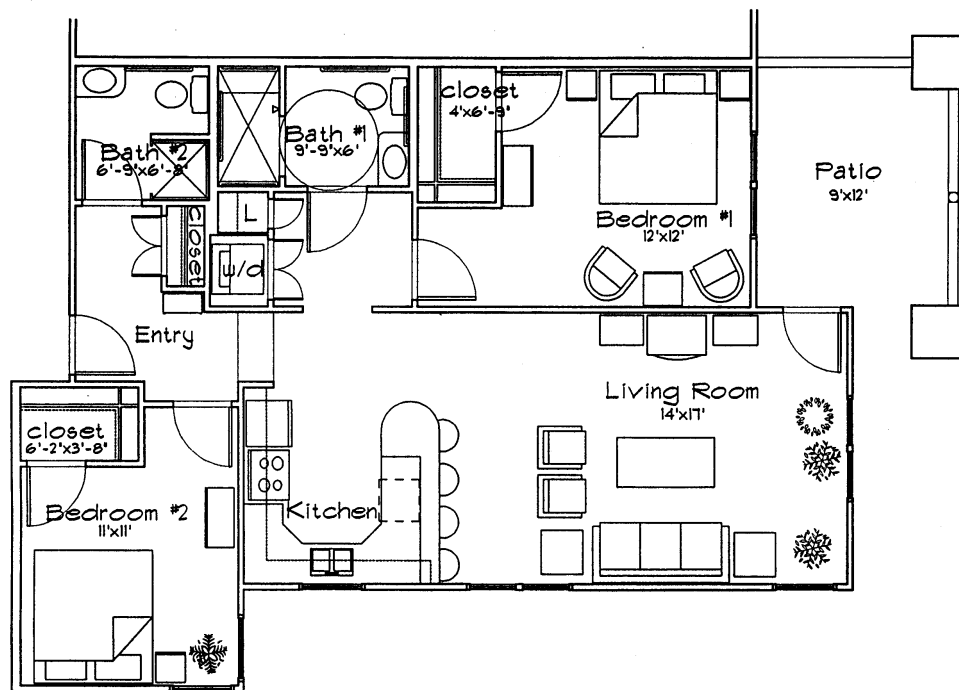

Kidron Bethel Village 400 Building

Unit B:
2 Bedroom / 2 Bath - 1085 square feet