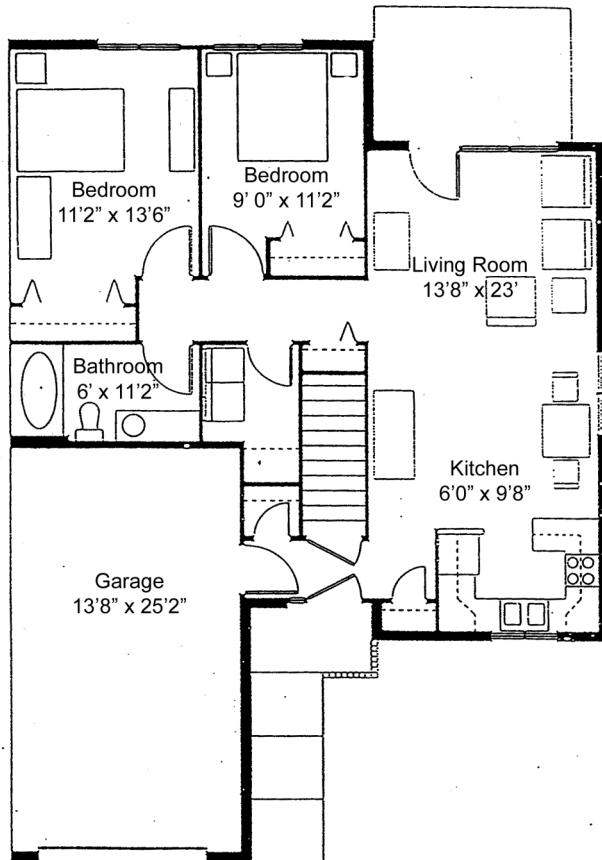

Kidron Bethel Village Town Homes I

Ground Floor
1050 square feet

Basement
1050 square feet

2 Bedroom / 2 Bath - with Basement
2100 total square feet