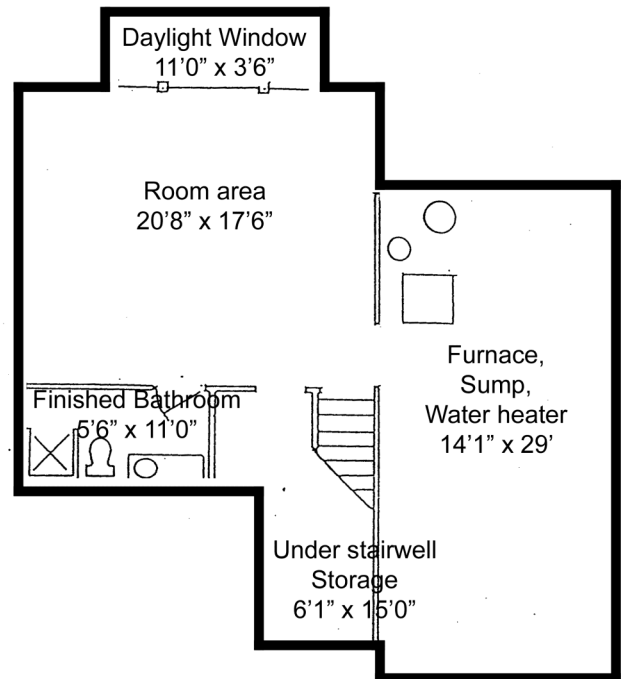

Kidron Bethel Village Town Homes I

Ground Floor
1050 square feet

Basement
1050 square feet

2 Bedroom / 2 Bath - with Basement
2100 total square feet