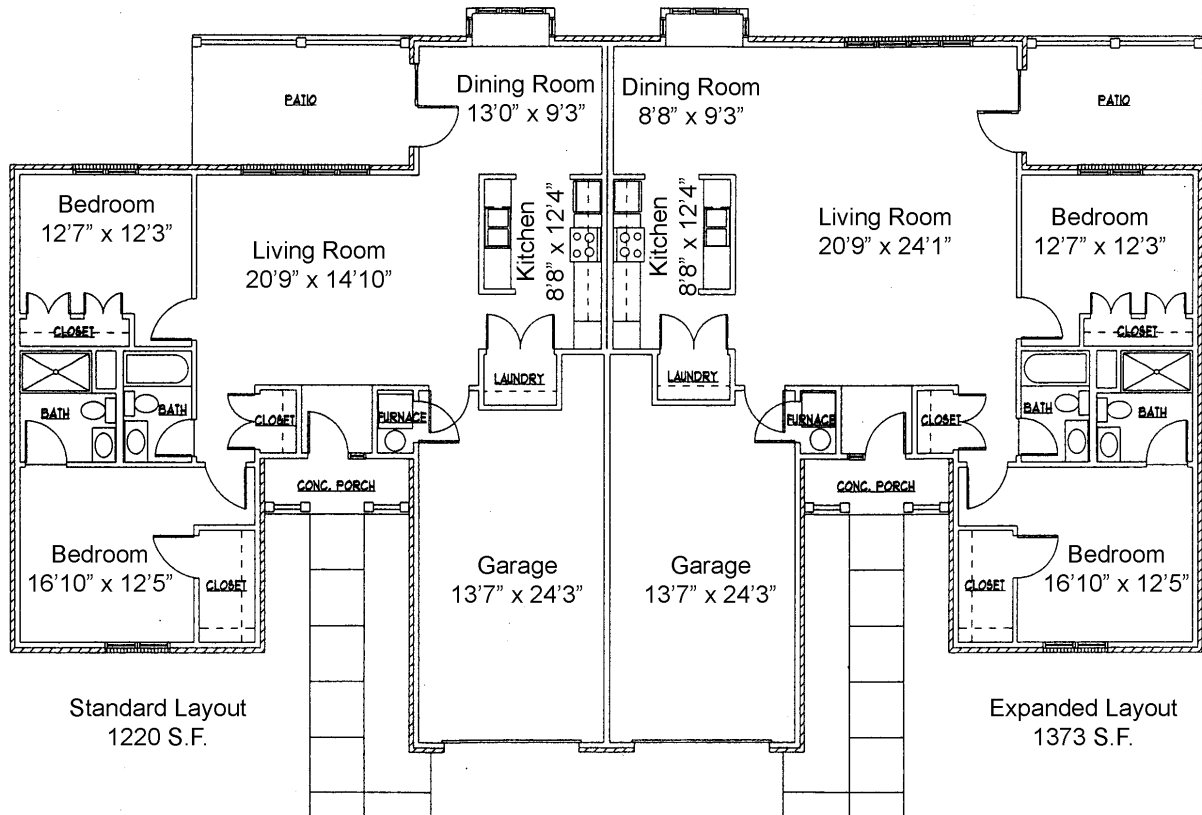

Kidron Bethel Village Town Homes II

2 Bedroom / 2 Bath
Standard: 1220 square feet
Expanded: 1373 square feet