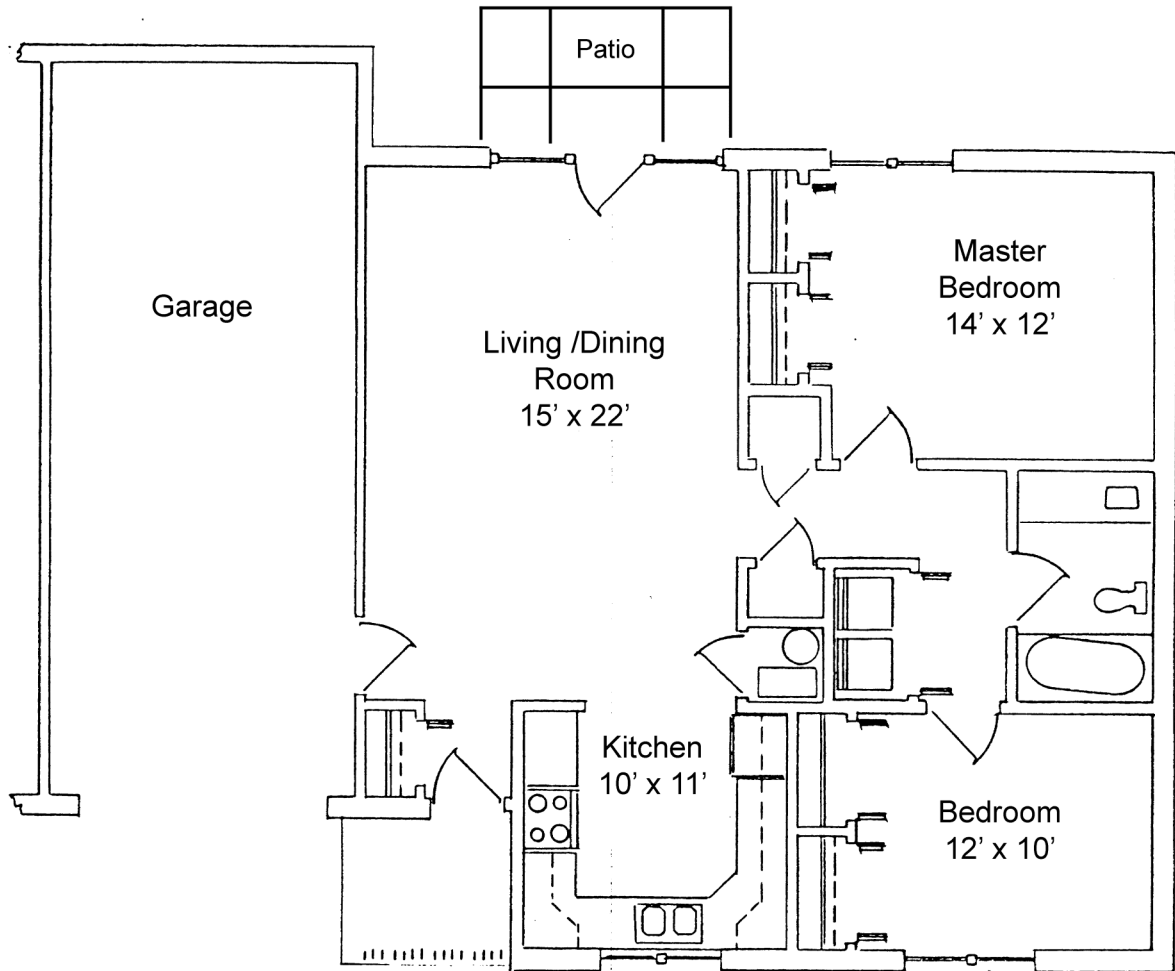

Kidron Bethel Village Town Homes I

2 Bedroom / 1 Bath - 1047 square feet