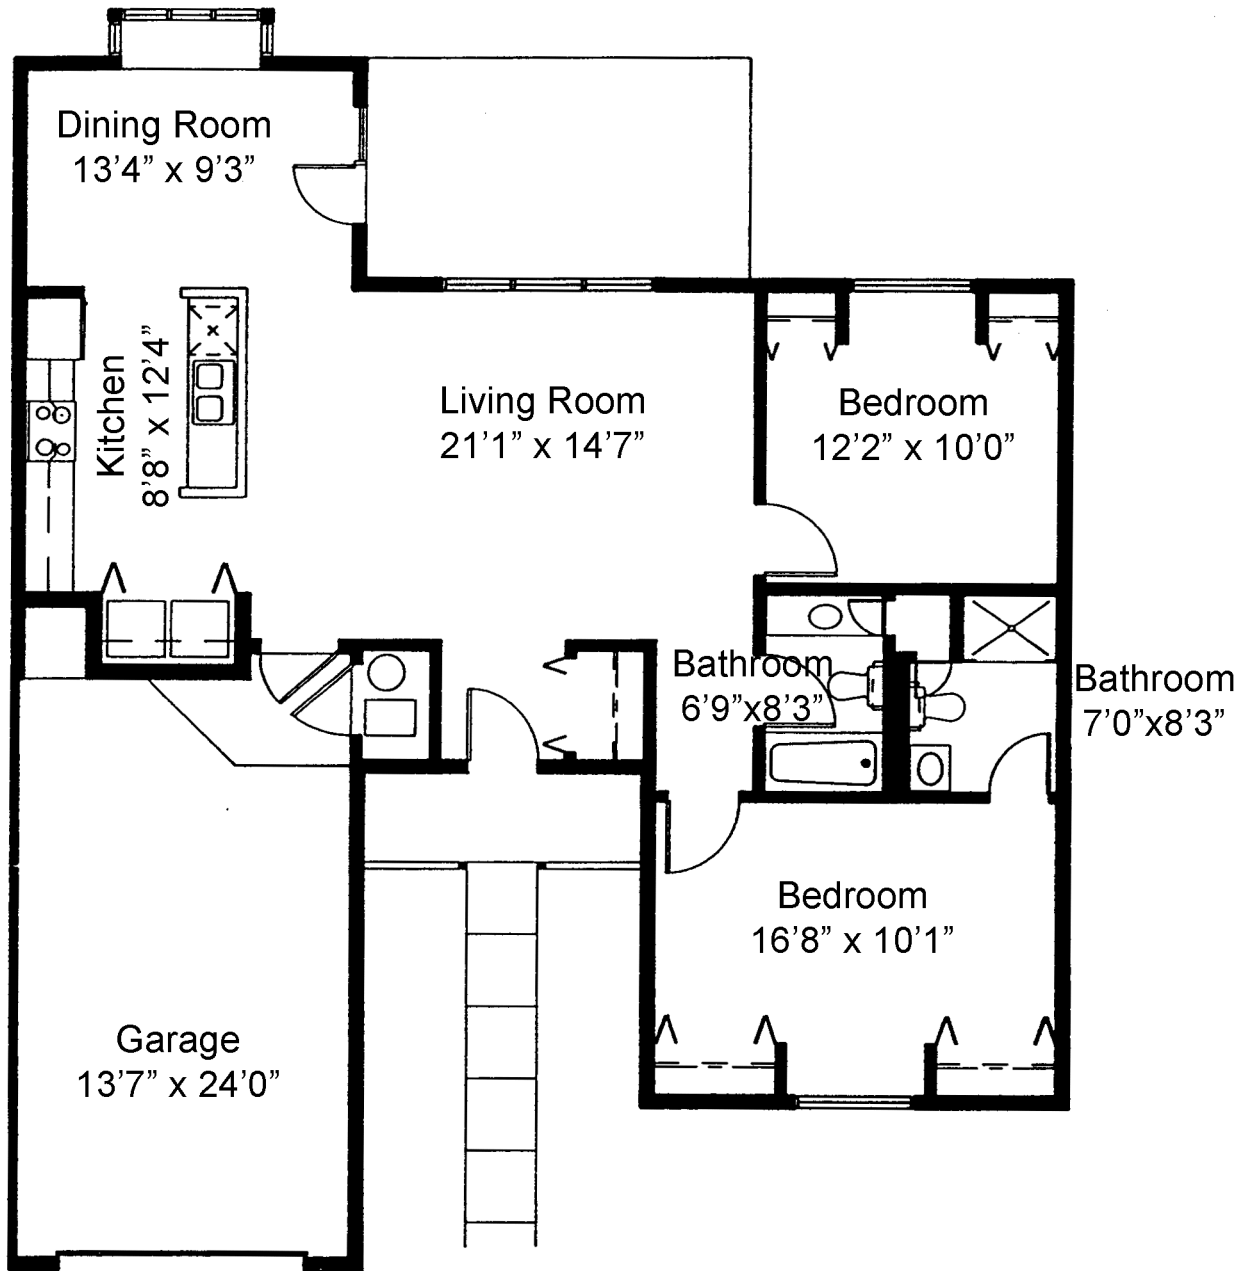

Kidron Bethel Village Town Homes I

**Standard Duplex:
2 Bedroom / 2 Bath - 1200 square feet**