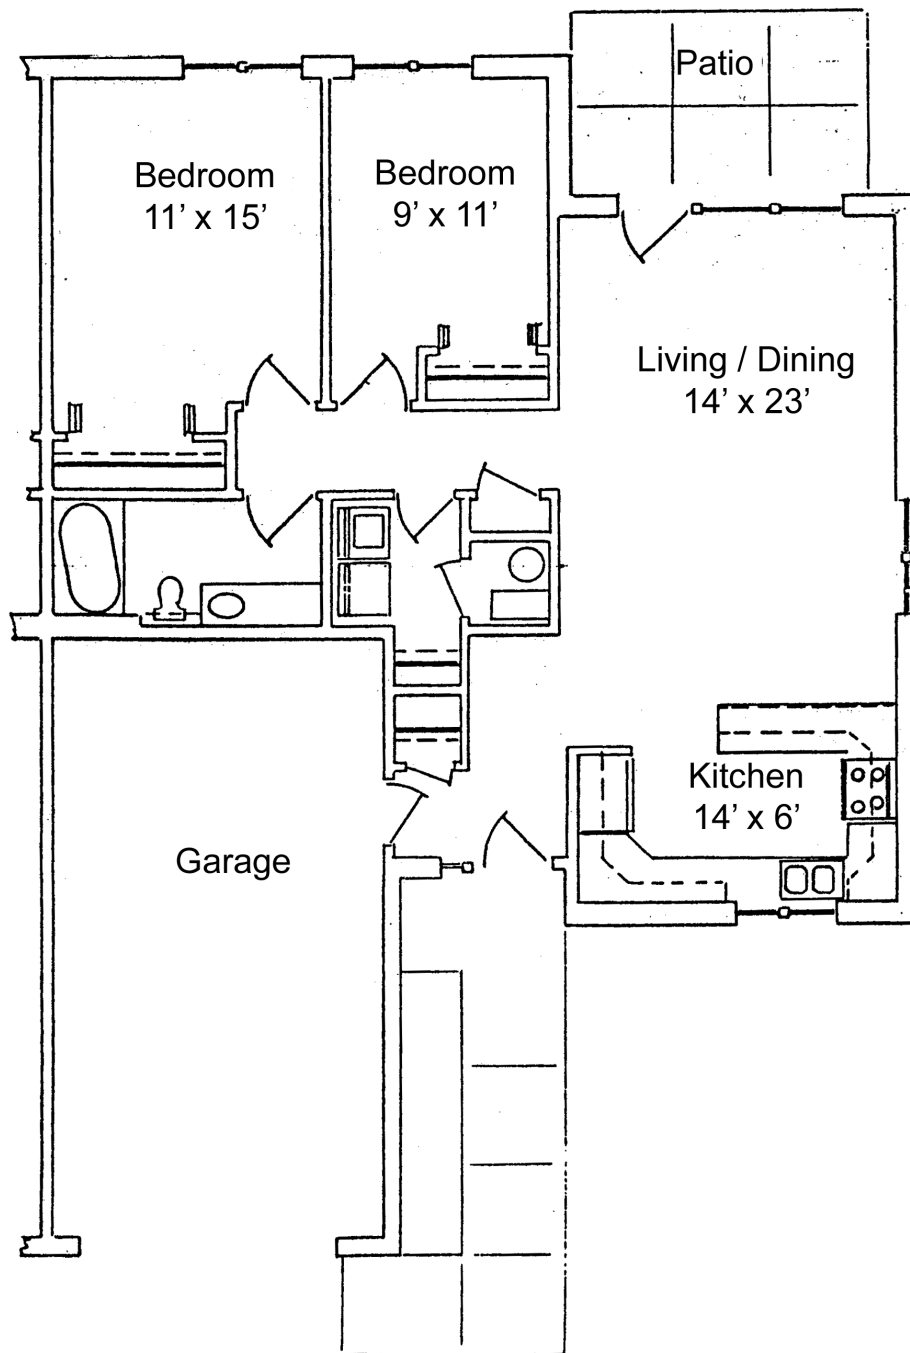

Kidron Bethel Village Town Homes I

2 Bedroom / 1 Bath - 1044 square feet