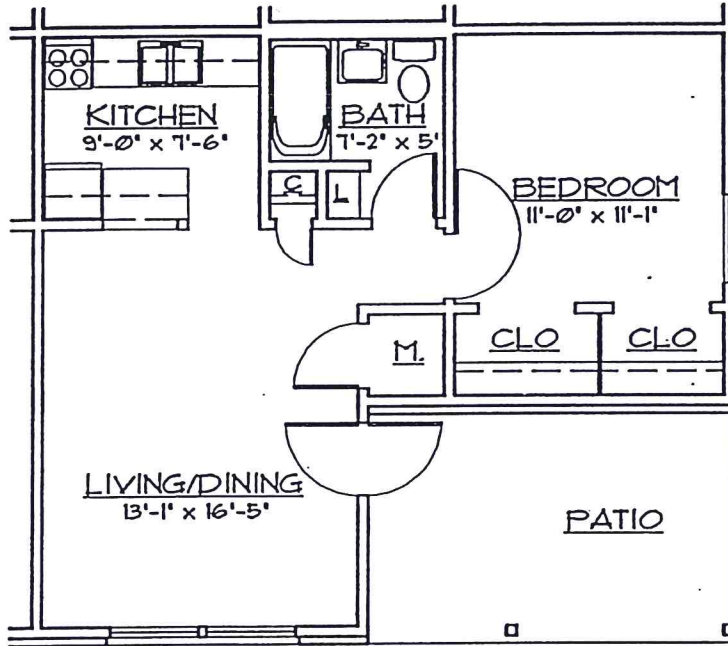

All information is preliminary and is subject to refinement.

FOUR-PLEX BUILDING
ONE BEDROOM PLAN
 TOTAL GROSS AREA = 586 SQUARE FEET

Living/Dining	13' - 1" X 16' - 5"
Kitchen	9' - 0" X 7' - 6"
Bedroom	11' - 0" X 11' - 1"
Bathroom	7' - 2" X 5' - 0"